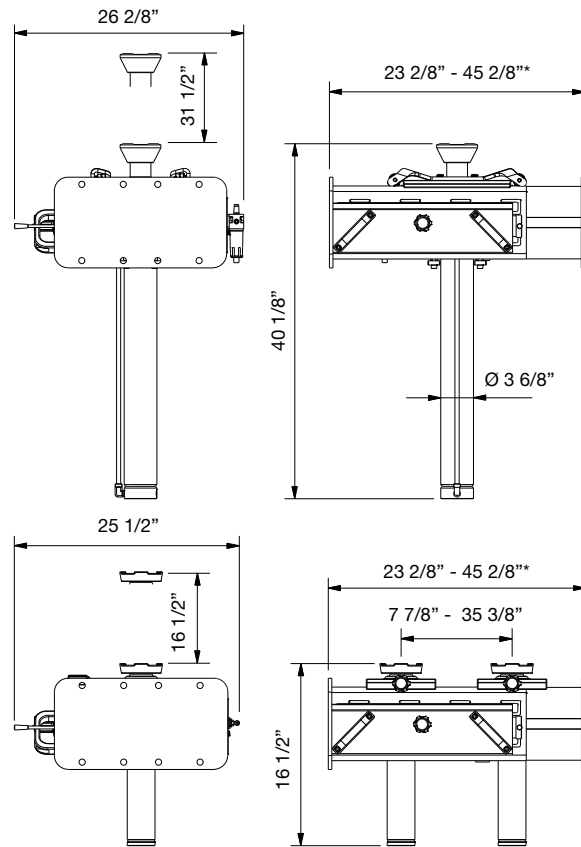

### Crossbeam adapter

Capacity 33,000 lbs, adjustable 5" - 29 1/2",  
only for twin ram versions

### Gearbox saddle

capacity 2,200 lbs, only for single ram versions

### U-saddle adapter

Large model, capacity 22,000 lbs,  
width = 4 inches (1 per cylinder needed)

\* Dimensions excluding support arms

	PJ100-1	PJ150-1	PJ200-1	PJ100-2	PJ150-2	PJ200-2
Capacity	22,000 lbs	33,000 lbs	44,000 lbs	22,000 lbs	33,000 lbs	44,000 lbs
Stroke	31 1/2"	31 1/2"	31 1/2"	16 1/2"	16 1/2"	16 1/2"
Min. height	40 1/8"	40 1/8"	40 1/8"	20 5/8"	20 5/8"	20 5/8"
Max. height	71 5/8"	71 5/8"	71 5/8"	37 2/8"	37 2/8"	37 2/8"
Width range	23 2/8" - 45 2/8"	23 2/8" - 45 2/8"	23 2/8" - 45 2/8"	23 2/8" - 45 2/8"	23 2/8" - 45 2/8"	23 2/8" - 45 2/8"
Depth	26 2/8"	26 2/8"	26 2/8"	25 1/2"	25 1/2"	25 1/2"
Lifting points (distance)	n.a.	n.a.	n.a.	7 7/8" - 35 3/8"	7 7/8" - 35 3/8"	7 7/8" - 35 3/8"
Air supply	116 - 174 PSI	116 - 174 PSI	116 - 174 PSI	116 - 174 PSI	116 - 174 PSI	116 - 174 PSI
Air consumption	92.5 gpm	92.5 gpm	92.5 gpm	92.5 gpm	92.5 gpm	92.5 gpm
Weight	484 lbs	484 lbs	484 lbs	484 lbs	484 lbs	484 lbs